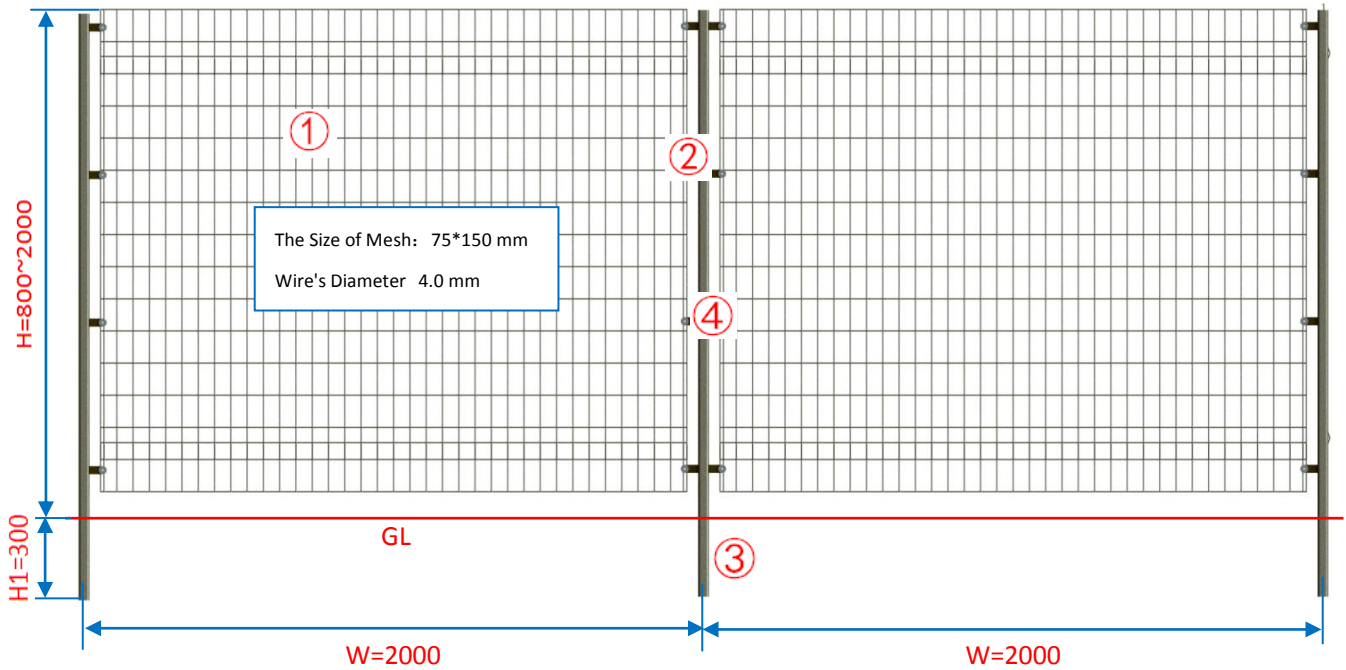

II. Details of Metal Fence Type II