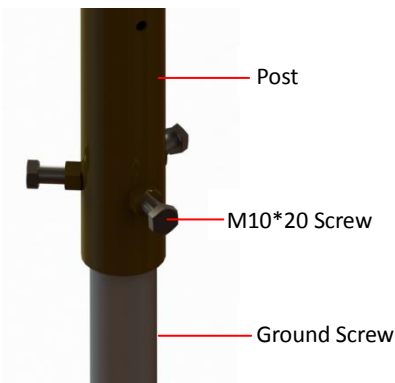

I. Details of Metal Fence Type 1

	Pictures			
	Item No.:	① Fence Panels	② Post	③ Ground Screw
	Pictures			
	Item No.:	④ Fastener	⑤ Fencing Connector 1#	⑥ Fence Connector 2#

The Installation Details

A. Ground Screw Foundation

A-1. Concrete Foundation

B. Screw Fence Connector

C. Fasten Screw Fence

II. Details of Metal Fence Type II

Components List	Pictures		
	Item No.:	① Fence Panels	② Post
	Pictures		
	Item No.:	③ Ground Screw	④ Fence Connector 3#