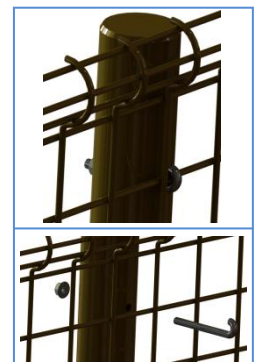

I. Details of Metal Fence Type 1

	Pictures			
	Item No.:	① Fence Panels	② Post	③ Ground Screw
	Pictures			
	Item No.:	④ Fastener	⑤ Fencing Connector 1#	⑥ Fence Connector 2#

The Installation Details

A. Ground Screw Foundation

A-1. Concrete Foundation

B. Screw Fence Connector

C. Fasten Screw Fence

II. Details of Metal Fence Type II

Components List	Pictures		
	Item No.:	① Fence Panels	② Post
	Pictures		
	Item No.:	③ Ground Screw	④ Fence Connector 3#