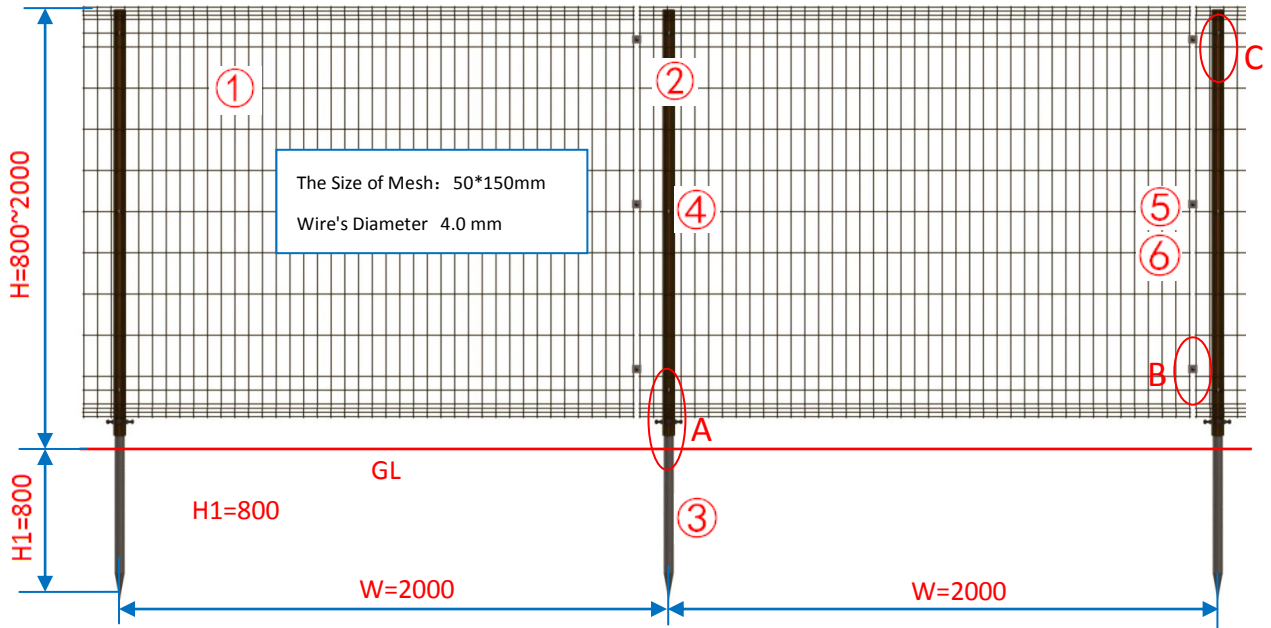

I. Details of Metal Fence Type 1

	Pictures			
	Item No.:	① Fence Panels	② Post	③ Ground Screw
	Pictures			
	Item No.:	④ Fastener	⑤ Fencing Connector 1#	⑥ Fence Connector 2#

The Installation Details

A. Ground Screw Foundation

A-1. Concrete Foundation

B. Screw Fence Connector

C. Fasten Screw Fence

II. Details of Metal Fence Type II

Components List	Pictures		
	Item No.:	① Fence Panels	② Post
	Pictures		
	Item No.:	③ Ground Screw	④ Fence Connector 3#