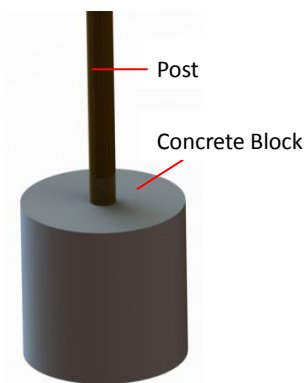

I. Details of Metal Fence Type 1

	Pictures			
	Item No.:	① Fence Panels	② Post	③ Ground Screw
	Pictures			
	Item No.:	④ Fastener	⑤ Fencing Connector 1#	⑥ Fence Connector 2#

The Installation Details

A. Ground Screw Foundation

A-1. Concrete Foundation

B. Screw Fence Connector

C. Fasten Screw Fence

II. Details of Metal Fence Type II

Components List	Pictures		
	Item No.:	① Fence Panels	② Post
	Pictures		
	Item No.:	③ Ground Screw	④ Fence Connector 3#